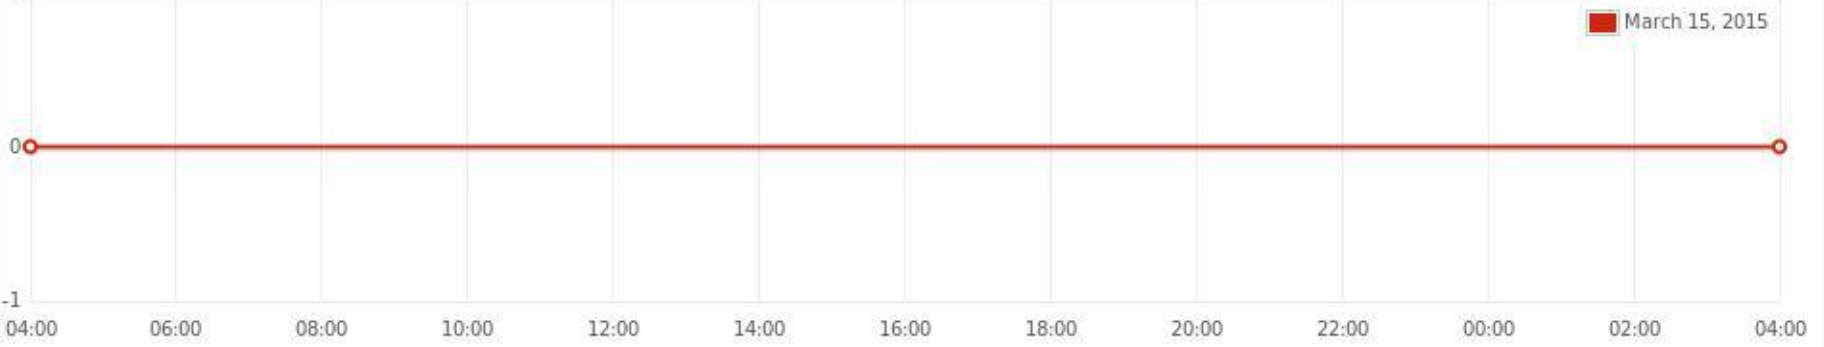

Reputation Trend (Mar 14, 2015 / Mar 15, 2015)